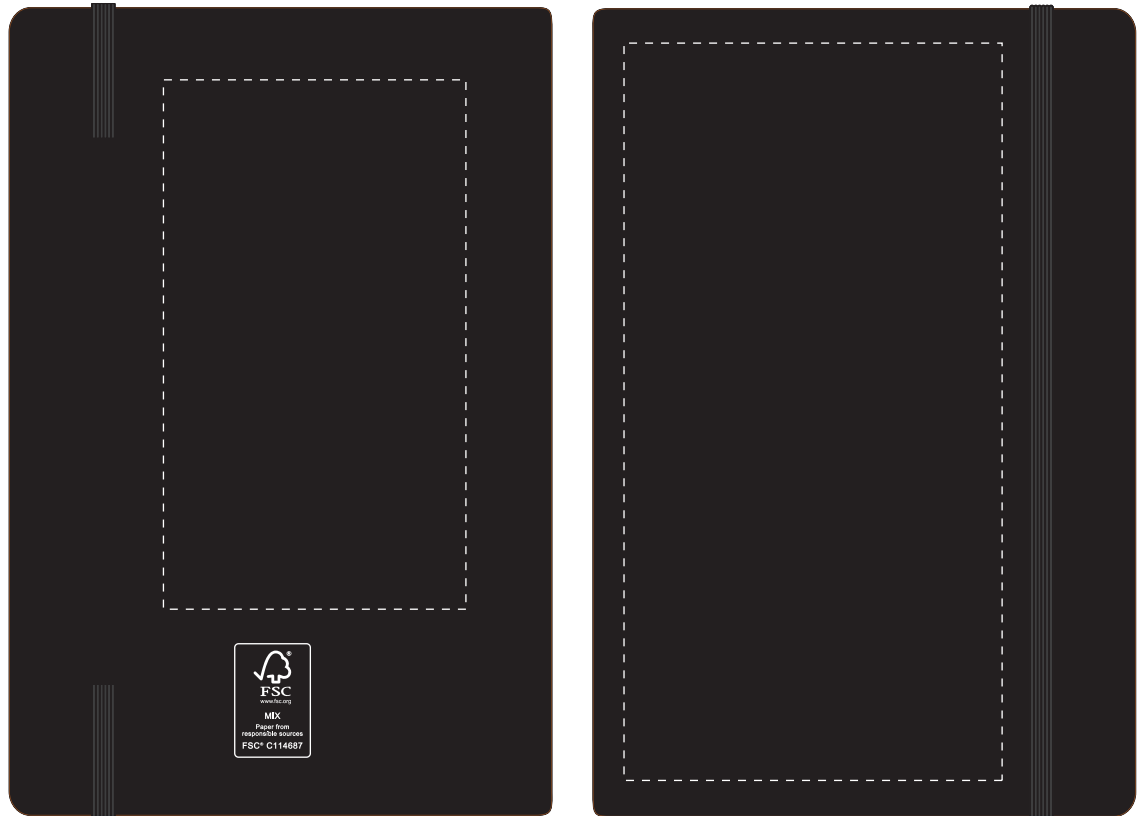

Your Ref:	Quantity:	Product Code: QS0362
Our Ref:	Version: 1	Product Colour: BLACK

PRINTING CONCERNS:**PRODUCT INFO: DUE TO THE NATURE OF THE PRODUCT THE PRINT POSITION MAY VARY BY 2 - 3 MM**

We stock this item in the following colours

**PANTONE REFERENCE(S)**

- Colour 1
- Colour 1
- Colour 1
- Colour 1

ARTWORK SCALE 50%

Product Image for visualisation
- colours may vary

- CENTRED TO PRINT AREA
- CENTRED TO NOTEBOOK

The dashed line is to demonstrate print area and will not appear on your printed item

To proceed, please approve visual via the online system.

ARTWORK SCALE 100%
Max print area: 195mm x 100mm

ARTWORK SCALE 100%
Max print area: 140mm x 80mm